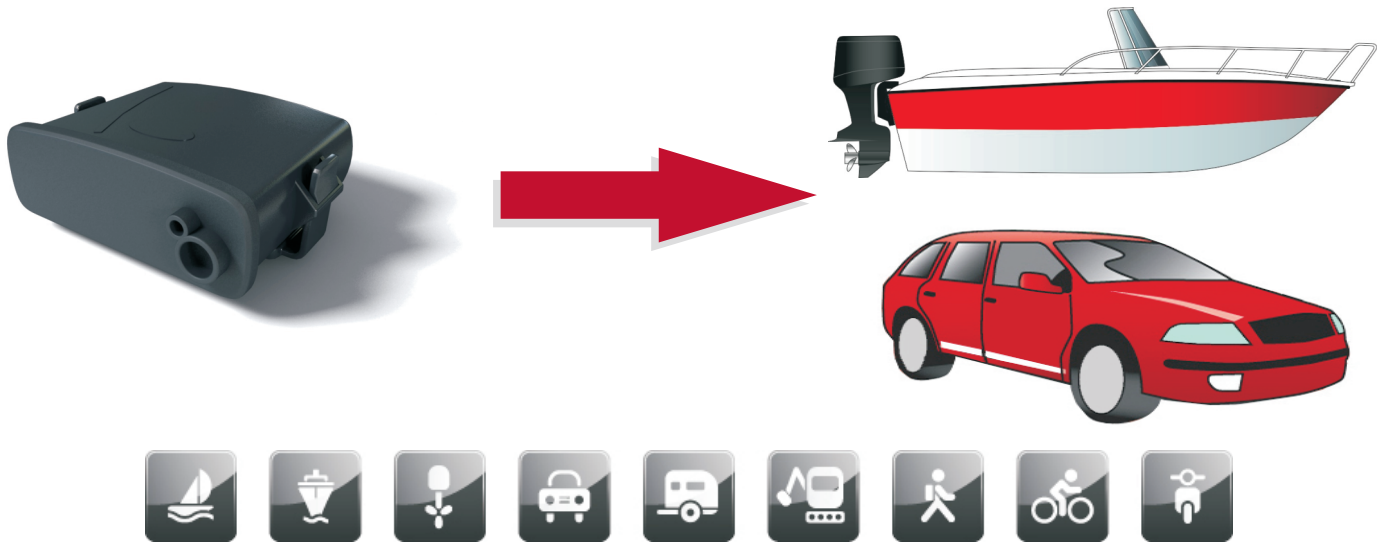

## Keep track of your property!

redKnows MiniFinder is a traceable GPS alarm with built-in antennas that gives you its exact position at all times. MiniFinder sends an SMS to your cell phone if your property is disturbed or moved. You can see exactly where it is located in a map in the cell phone's display. MiniFinder will let you trace your property at any time and provides you with a map with its position in your cell phone display, within minutes.

MiniFinder is small, light weight and robust which makes it easy to mount in tight spaces and tough environments. It is the perfect protection for theft-attractive, expensive property such as boats, jet skis, outboard motors, motorcycles, cars, contractor equipment, etc. The built in backup battery also allows you to carry it with in a pocket or a bag. No additional costs or subscription fees except for SMS-traffic.

## How does it work?

MiniFinder is a tracking transmitter which, with the aid of GPS, provides information on exactly where it is located. The information is sent by SMS on demand from the owner or when an alarm is triggered. The MiniFinder can be set in three different modes:

### MiniFinder

Tracking device that will send an SMS if moved or disturbed by vibration. Keep track of the MiniFinder at any time. A map with its location is presented on the display in your mobile phone.